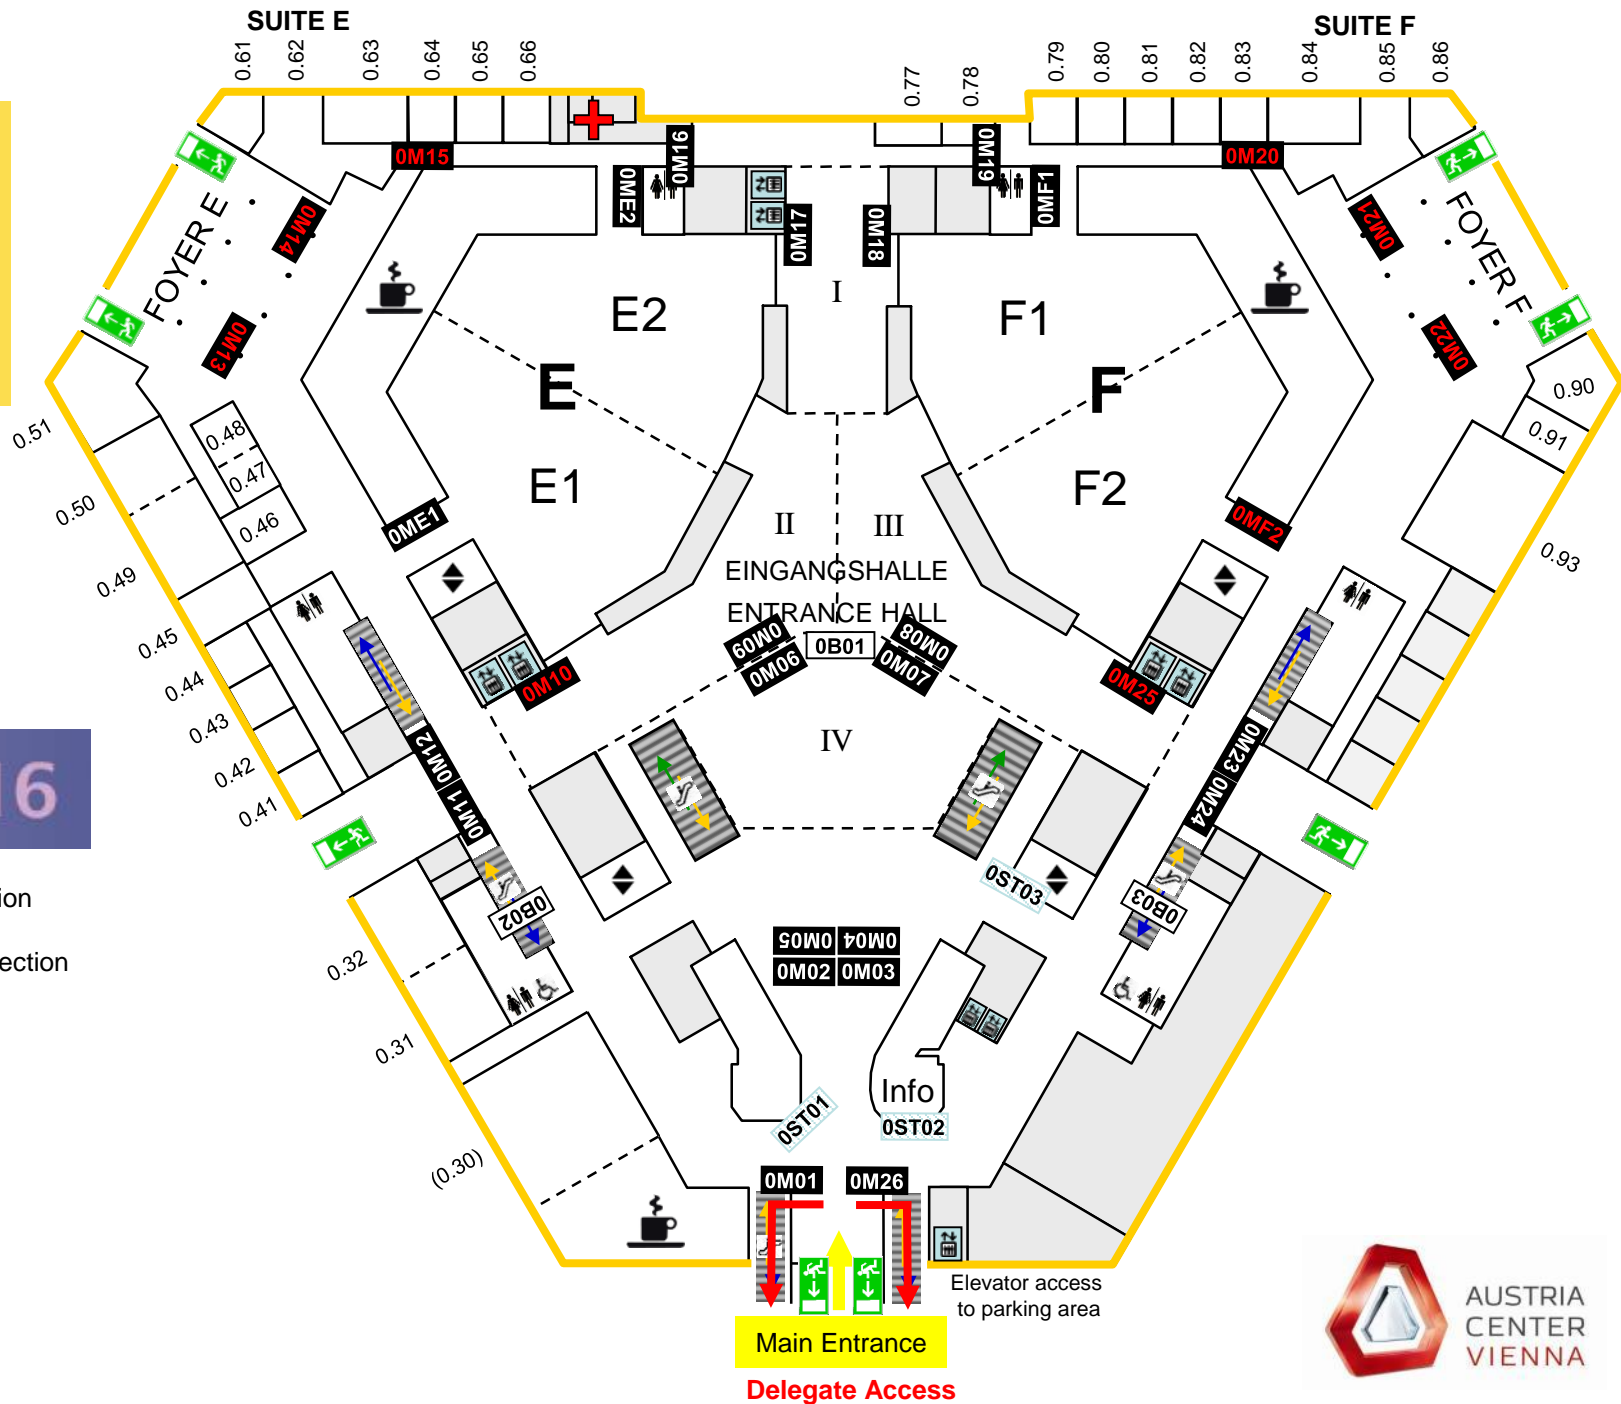

Level
0

SPICA 2016

- red** Screen with TV connection
- white** Screen without TV connection

Level -2

SPICA 2016

- Screen with TV connection
- Screen without TV connection
- Plenary Room
- Workshop Rooms
- Exhibition, Posters, Catering
- Wardrobe
- Registration